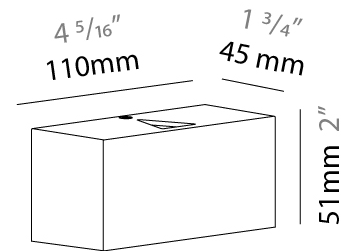

PROJECT	_____
TYPE	_____
SPECIFIER	_____
QUANTITY	_____
DATE	_____

CARTELLO STANDARD SURFACE

D93123

base number

1. To build a product code in our configurator select the specify button on the base model # product page
2. To build a manual product code on this datasheet choose from the options listed below in blue font and add the suffix to the base model #

GENERAL

Series: Cartello
Subseries: Cartello Standard
Brand: Milan
Division: Design
Mounting Type: Surface
Mounting Location: Wall
Subcategory: Up/Down Light

PHYSICAL

Shape: Rectangle
Length (mm): 110
Length (in): 4 ⁵/₁₆
Height (mm): 51
Depth (mm): 45
Height (in): 2
Depth (in): 1 ³/₄
Extension (mm): 45
Extension (in): 1 ³/₄
Light Distribution: Direct / Indirect
Weight (kg): 0.3
Weight (lbs): 0.599
Fixture Finish: Metallic Gray
Fixture Material: Aluminum

ELECTRICAL

Number of Lamps: 2
Lamp Type: LED
Max. Wattage Per Lamp (W): 4
Dimming: Electronic Low Voltage Dimming
Input Voltage (V): 120Vac Direct Line

LED

Number of LEDs: 2
Color Temperature (°K): 3000
Max. Delivered Lumen (lm): 600
CRI: >80 CRI

OPTICAL

RATINGS AND CERTIFICATIONS

Certified By: CSA Certified to UL and CSA Standards
IP rating: IP20

J-Box cover plate included