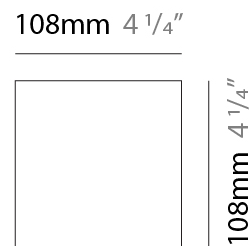

PROJECT	_____
TYPE	_____
SPECIFIER	_____
QUANTITY	_____
DATE	_____

CARTELLO STANDARD SURFACE

D93123

base number

1. To build a product code in our configurator select the specify button on the base model # product page
2. To build a manual product code on this datasheet choose from the options listed below in blue font and add the suffix to the base model #

GENERAL

Series: Cartello
Subseries: Cartello Standard
Brand: Milan
Division: Design
Mounting Type: Surface
Mounting Location: Wall
Subcategory: Up/Down Light

PHYSICAL

Shape: Rectangle
Length (mm): 110
Length (in): 4 ⁵/₁₆
Height (mm): 51
Depth (mm): 45
Height (in): 2
Depth (in): 1 ³/₄
Extension (mm): 45
Extension (in): 1 ³/₄
Light Distribution: Direct / Indirect
Weight (kg): 0.3
Weight (lbs): 0.599
Fixture Finish: Metallic Gray
Fixture Material: Aluminum

ELECTRICAL

Number of Lamps: 2
Lamp Type: LED
Max. Wattage Per Lamp (W): 4
Dimming: Electronic Low Voltage Dimming
Input Voltage (V): 120Vac Direct Line

LED

Number of LEDs: 2
Color Temperature (°K): 3000
Max. Delivered Lumen (lm): 600
CRI: >80 CRI

OPTICAL

RATINGS AND CERTIFICATIONS

Certified By: CSA Certified to UL and CSA Standards
IP rating: IP20

J-Box cover plate included